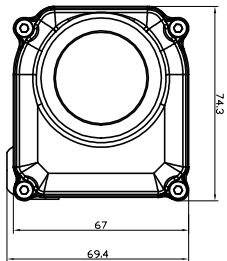

KE001 AC MC / 외형도

REV. NO.	REVISION DESCRIPTION	DRAWN / DATE	APPROVED / DATE
△	최초작성	노한기 / 200408	
△			

PG9
Wire : 1,000mm

9 STAR DP12
ISO 5211
F03/M5 TAP DP10
F05/M6 TAP DP10

KOSAPLUS Co.,Ltd	
<small>KORSA</small>	
TITLE	KE001 AC MC 외형도
DRAWING NO.	KE001-0000
REV.	0