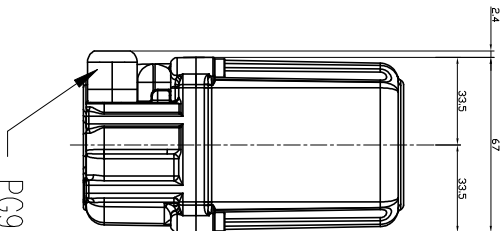

KE001 AC MC / 외형도

REV. NO.	REVISION DESCRIPTION	DRAWN / DATE	APPROVED / DATE
△	최초작성	노한기 / 200408	
△			

PG9
Wire : 1,000mm

9 STAR DP12
ISO 5211
F03/M5 TAP DP10
F05/M6 TAP DP10

KOSAPLUS Co.,Ltd	
<small>KORSA</small>	
TITLE	KE001 AC MC 외형도
DRAWING NO.	KE001-0000
REV.	0