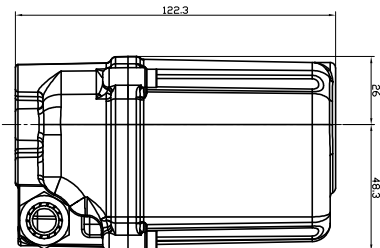

KE001 AC MC / 외형도

REV. NO.	REVISION DESCRIPTION	DRAWN / DATE	APPROVED / DATE
△	최초작성	노한기 / 200408	
△			

PG9
Wire : 1,000mm

9 STAR DP12
ISO 5211
F03/M5 TAP DP10
F05/M6 TAP DP10

KOSAPLUS Co.,Ltd	
<small>KORSA</small>	
TITLE	KE001 AC MC 외형도
DRAWING NO.	KE001-0000
REV.	0