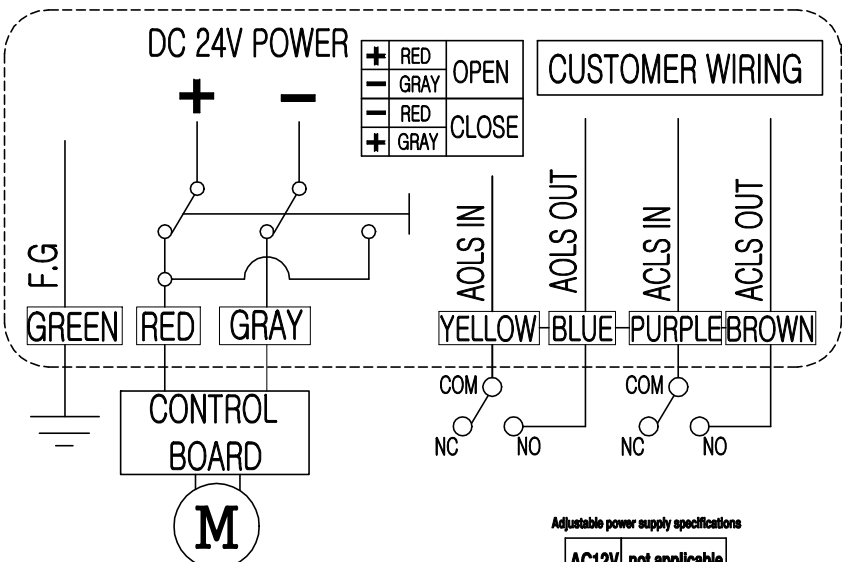

Electric Actuator / Wiring / KE002

REV.No.	DRAWN / DATE	APPROVED / DATE
△	Rocky / 23.04.05	PSKIM / 23.04.05

LIMIT SWITCH OPERATION

SWITCH	CLOSE	← INTERMEDIATE →	OPEN
CLS COM-NC	█	█	█
CLS COM-NO	█	█	█
ACLS COM-NC	█	█	█
ACLS COM-NO	█	█	█
OLS COM-NC	█	█	█
OLS COM-NO	█	█	█
AOLS COM-NC	█	█	█
AOLS COM-NO	█	█	█

SWITCH WIRING (POSITION : FULL CLOSE)

Adjustable power supply specifications

AC12V	not applicable
AC24V	not applicable
DC POWER (adjustable power supply)	applicable

CLS : CLOSE LIMIT SWITCH (250VAC , 30VDC 5A)
 OLS : OPEN LIMIT SWITCH (250VAC , 30VDC 5A)
 ACLS : AUX. CLOSE LIMIT SWITCH (250VAC , 30VDC 5A)
 AOLS : AUX. OPEN LIMIT SWITCH (250VAC , 30VDC 5A)

SWITCH WIRING (POSITION : FULL CLOSE)

Adjustable power supply specifications

AC12V	not applicable
AC24V	applicable
DC POWER (adjustable power supply)	applicable

CLS : CLOSE LIMIT SWITCH (250VAC , 30VDC 5A)
 OLS : OPEN LIMIT SWITCH (250VAC , 30VDC 5A)
 ACLS : AUX. CLOSE LIMIT SWITCH (250VAC , 30VDC 5A)
 AOLS : AUX. OPEN LIMIT SWITCH (250VAC , 30VDC 5A)