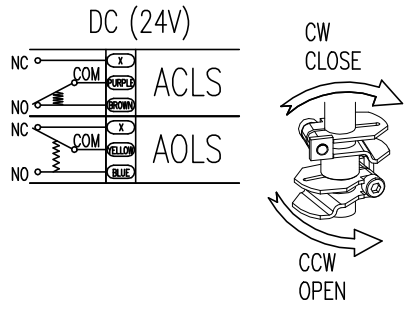

Electric Actuator / Wiring / KE002

REV.No.	DRAWN / DATE	APPROVED / DATE
△	Rocky / 23.04.05	PSKIM / 23.04.05

LIMIT SWITCH OPERATION

SWITCH	CLOSE	← INTERMEDIATE →	OPEN
CLS COM-NC	█	█	█
CLS COM-NO	█	█	█
ACLS COM-NC	█	█	█
ACLS COM-NO	█	█	█
OLS COM-NC	█	█	█
OLS COM-NO	█	█	█
AOLS COM-NC	█	█	█
AOLS COM-NO	█	█	█

SWITCH WIRING (POSITION : FULL CLOSE)

Adjustable power supply specifications

AC12V	not applicable
AC24V	not applicable
DC POWER (adjustable power supply)	applicable

CLS : CLOSE LIMIT SWITCH (250VAC , 30VDC 5A)
 OLS : OPEN LIMIT SWITCH (250VAC , 30VDC 5A)
 ACLS : AUX. CLOSE LIMIT SWITCH (250VAC , 30VDC 5A)
 AOLS : AUX. OPEN LIMIT SWITCH (250VAC , 30VDC 5A)

CAUTION
 EACH ACTUATOR SHOULD BE POWERED THROUGH IT'S OWN INDIVIDUAL SWITCH OR RELAY CONTACTS TO PREVENT CROSS FEED BETWEEN TWO OR MORE ACTUATOR.

PRODUCT NAME :	KOSAPLUS
Electric Actuator	http://www.kosaplus.com
TITLE :	KE002 CB2 ON/OFF
	REV. 1

SWITCH WIRING (POSITION : FULL CLOSE)

Adjustable power supply specifications

AC12V	not applicable
AC24V	applicable
DC POWER (adjustable power supply)	applicable

CLS : CLOSE LIMIT SWITCH (250VAC , 30VDC 5A)
 OLS : OPEN LIMIT SWITCH (250VAC , 30VDC 5A)
 ACLS : AUX. CLOSE LIMIT SWITCH (250VAC , 30VDC 5A)
 AOLS : AUX. OPEN LIMIT SWITCH (250VAC , 30VDC 5A)