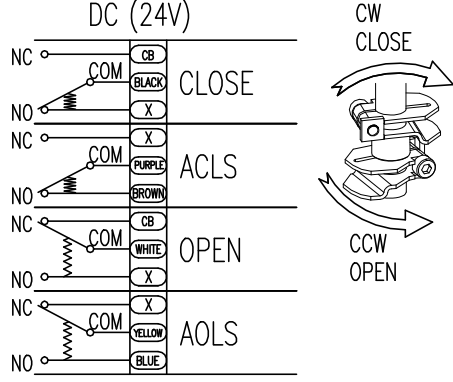

SWITCH WIRING (POSITION : FULL CLOSE)

Adjustable power supply specifications

AC12V	not applicable
AC24V	not applicable
DC POWER (adjustable power supply)	applicable

CLS : CLOSE LIMIT SWITCH (250VAC , 30VDC 5A)
 OLS : OPEN LIMIT SWITCH (250VAC , 30VDC 5A)
 ACLS : AUX. CLOSE LIMIT SWITCH (250VAC , 30VDC 5A)
 AOLS : AUX. OPEN LIMIT SWITCH (250VAC , 30VDC 5A)

CAUTION
 EACH ACTUATOR SHOULD BE POWERED THROUGH IT'S OWN INDIVIDUAL SWITCH OR RELAY CONTACTS TO PREVENT CROSS FEED BETWEEN TWO OR MORE ACTUATOR.

PRODUCT NAME :	KOSAPLUS
Electric Actuator	http://www.kosaplus.com
TITLE :	KE002 CB2 ON/OFF
	REV. 1

Electric Actuator / Wiring / KE002

REV.No.	DRAWN / DATE	APPROVED / DATE
△	Rocky / 23.04.05	PSKIM / 23.04.05

LIMIT SWITCH OPERATION

SWITCH	CLOSE	← INTERMEDIATE →	OPEN
CLS COM-NC	█	█	█
CLS COM-NO	█	█	█
ACLS COM-NC	█	█	█
ACLS COM-NO	█	█	█
OLS COM-NC	█	█	█
OLS COM-NO	█	█	█
AOLS COM-NC	█	█	█
AOLS COM-NO	█	█	█

SWITCH WIRING (POSITION : FULL CLOSE)

Adjustable power supply specifications

AC12V	not applicable
AC24V	applicable
DC POWER (adjustable power supply)	applicable

CLS : CLOSE LIMIT SWITCH (250VAC , 30VDC 5A)
 OLS : OPEN LIMIT SWITCH (250VAC , 30VDC 5A)
 ACLS : AUX. CLOSE LIMIT SWITCH (250VAC , 30VDC 5A)
 AOLS : AUX. OPEN LIMIT SWITCH (250VAC , 30VDC 5A)