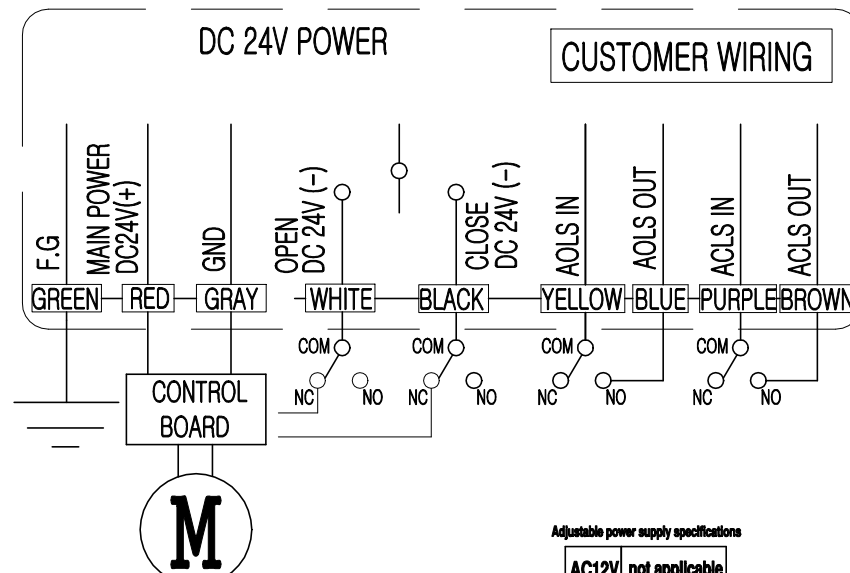

Electric Actuator / Wiring / KE002

REV.No.	DRAWN / DATE	APPROVED / DATE
△	Rocky / 23.04.05	PSKIM / 23.04.05

LIMIT SWITCH OPERATION

SWITCH	CLOSE	← INTERMEDIATE →	OPEN
CLS COM-NC	█	█	█
CLS COM-NO	█	█	█
ACLS COM-NC	█	█	█
ACLS COM-NO	█	█	█
OLS COM-NC	█	█	█
OLS COM-NO	█	█	█
AOLS COM-NC	█	█	█
AOLS COM-NO	█	█	█