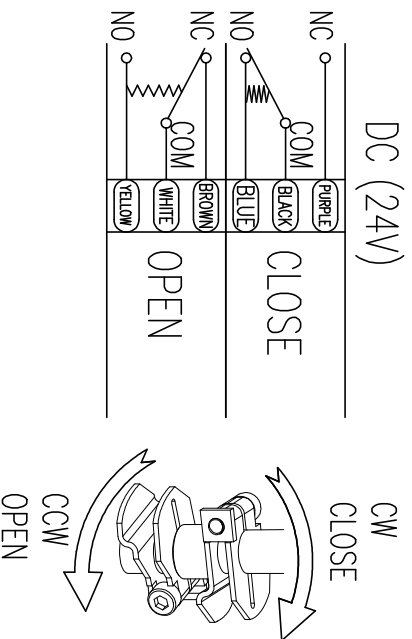

Electric Actuator / Wiring / KE002

CLS : CLOSE LIMIT SWITCH (250VAC , 30VDC 5A)
 OLS : OPEN LIMIT SWITCH (250VAC , 30VDC 5A)
 ACLS : AUX. CLOSE LIMIT SWITCH (250VAC , 30VDC 5A)
 AOLS : AUX. OPEN LIMIT SWITCH (250VAC , 30VDC 5A)

CAUTION
 EACH ACTUATOR SHOULD BE POWERED THROUGH ITS OWN INDIVIDUAL SWITCH OR RELAY CONTACTS TO PREVENT CROSS FEED BETWEEN TWO OR MORE ACTUATOR.

LIMIT SWITCH OPERATION

SWITCH	CLOSE	INTERMEDIATE	OPEN
CLS COM-NC		█	
CLS COM-NO	█		
OLS COM-NC	█		
OLS COM-NO			█

SWITCH WIRING (POSITION : FULL CLOSE)

PRODUCT NAME : **KOSAPLUS**
 Electric Actuator <http://www.kosaplus.com>

TITLE :

KE002 DC24V ON/OFF

REV. 0

REV.No.	DRAWN / DATE	APPROVED / DATE
△	Rocky / 16.10.21	PSKIM / 16.10.21