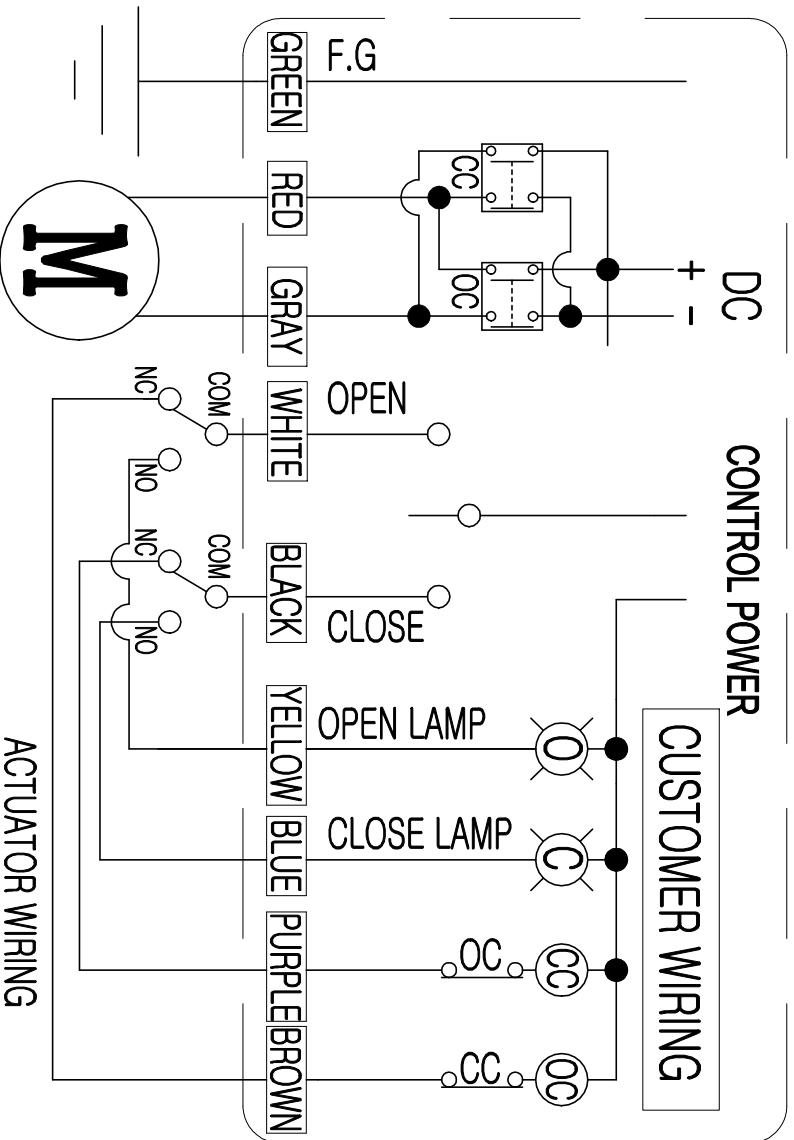

Electric Actuator / Wiring / KE002

CLS : CLOSE LIMIT SWITCH (250VAC , 30VDC 5A)
 OLS : OPEN LIMIT SWITCH (250VAC , 30VDC 5A)
 ACLS : AUX. CLOSE LIMIT SWITCH (250VAC , 30VDC 5A)
 AOLS : AUX. OPEN LIMIT SWITCH (250VAC , 30VDC 5A)

CAUTION
 EACH ACTUATOR SHOULD BE POWERED THROUGH ITS OWN INDIVIDUAL SWITCH OR RELAY CONTACTS TO PREVENT CROSS FEED BETWEEN TWO OR MORE ACTUATOR.

LIMIT SWITCH OPERATION

SWITCH	CLOSE	INTERMEDIATE	OPEN
CLS COM-NC		█	
CLS COM-NO	█		
OLS COM-NC	█		
OLS COM-NO			█

SWITCH WIRING (POSITION : FULL CLOSE)

PRODUCT NAME : **KOSAPLUS**
 Electric Actuator <http://www.kosaplus.com>

TITLE :

KE002 DC24V ON/OFF

REV. 0

REV.No.	DRAWN / DATE	APPROVED / DATE
△	Rocky / 16.10.21	PSKIM / 16.10.21