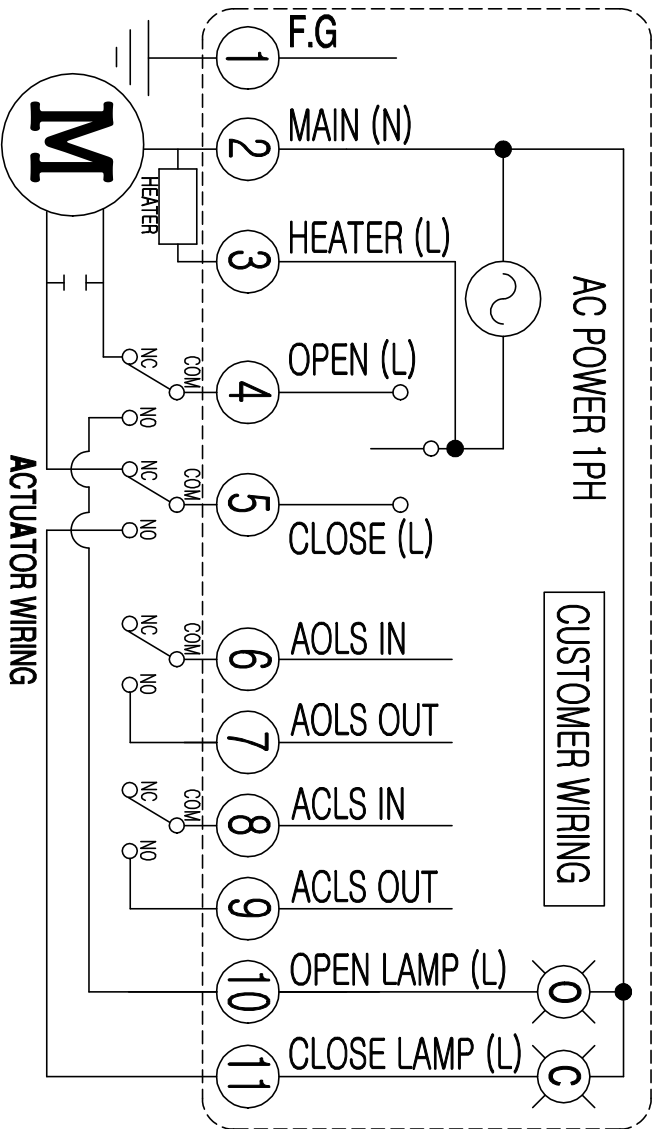

Electric Actuator / Wiring / KE008

CIS : CLOSE LIMIT SWITCH (250VAC , 30VDC 5A)
 OIS : OPEN LIMIT SWITCH (250VAC , 30VDC 5A)
 ACIS : AUX. CLOSE LIMIT SWITCH (250VAC , 30VDC 5A)
 AOIS : AUX. OPEN LIMIT SWITCH (250VAC , 30VDC 5A)

CAUTION

EACH ACTUATOR SHOULD BE POWERED THROUGH IT'S OWN INDIVIDUAL SWITCH OR RELAY CONTACTS TO PREVENT CROSS FEED BETWEEN TWO OR MORE ACTUATOR.

LIMIT SWITCH OPERATION

SWITCH	CLOSE	INTERMEDIATE	OPEN
CIS COM-NC	█	█	█
OIS COM-NO	█	█	█
ACIS COM-NC	█	█	█
ACLS COM-NO	█	█	█
OIS COM-NC	█	█	█
OIS COM-NO	█	█	█
AOLS COM-NC	█	█	█
AOLS COM-NO	█	█	█

SWITCH WIRING (Position : FULL CLOSE)

PRODUCT NAME :
 Electric Actuator

KOSAPLUS
<http://www.kosaplus.com>

TITLE :

KE008 1Ph AC ON/OFF

REV. 0

REV.No.	DRAWN / DATE	APPROVED / DATE
	Rocky / 16.10.21	PSKIM / 16.10.21