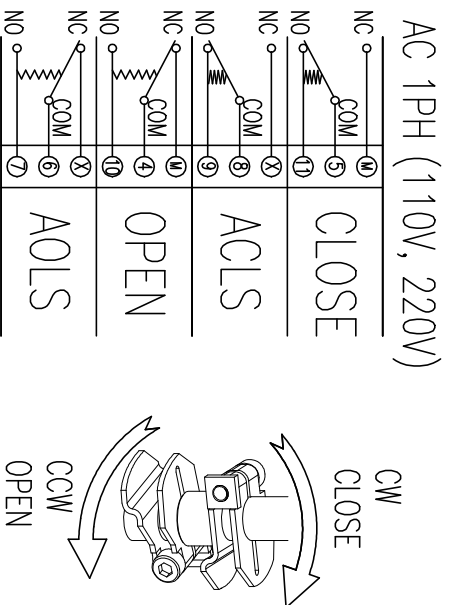

Electric Actuator / Wiring / KE008

CIS : CLOSE LIMIT SWITCH (250VAC , 30VDC 5A)
 OIS : OPEN LIMIT SWITCH (250VAC , 30VDC 5A)
 ACIS : AUX. CLOSE LIMIT SWITCH (250VAC , 30VDC 5A)
 AOIS : AUX. OPEN LIMIT SWITCH (250VAC , 30VDC 5A)

CAUTION

EACH ACTUATOR SHOULD BE POWERED THROUGH IT'S OWN INDIVIDUAL SWITCH OR RELAY CONTACTS TO PREVENT CROSS FEED BETWEEN TWO OR MORE ACTUATOR.

LIMIT SWITCH OPERATION

SWITCH	CLOSE	INTERMEDIATE	OPEN
CIS COM-NC	█	█	█
OIS COM-NO	█	█	█
ACIS COM-NC	█	█	█
ACLS COM-NO	█	█	█
OIS COM-NC	█	█	█
OIS COM-NO	█	█	█
AOLS COM-NC	█	█	█
AOLS COM-NO	█	█	█

SWITCH WIRING (Position : FULL CLOSE)

PRODUCT NAME :
 Electric Actuator

KOSAPLUS
<http://www.kosaplus.com>

TITLE :

KE008 1Ph AC ON/OFF

REV. 0

REV.No.	DRAWN / DATE	APPROVED / DATE
	Rocky / 16.10.21	PSKIM / 16.10.21