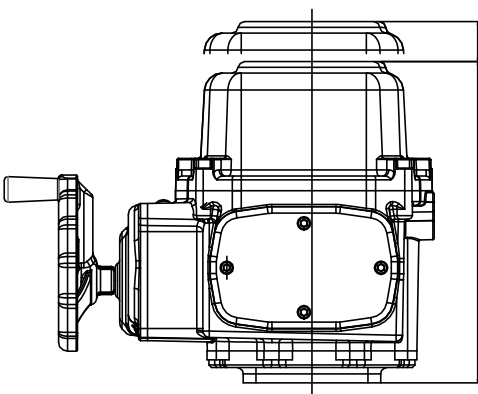

KPF050 / Dimension

REV. NO.	REVISION DESCRIPTION	DRAWN / DATE	APPROVED / DATE
△	최초 작성	김필승 / 200809	
△			

KOSAPLUS Co.,Ltd	
Korea	
TITLE KPF050 Dimension	
DRAWING NO. KPF050-0000	REV. 0