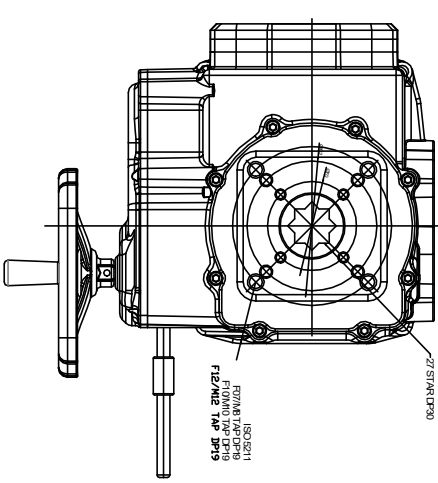

KPF050 / Dimension

REV. NO.	REVISION DESCRIPTION	DRAWN / DATE	APPROVED / DATE
△	최초 작성	김필승 / 200809	
△			

KOSAPLUS Co.,Ltd	
Korea	
TITLE KPF050 Dimension	
DRAWING NO. KPF050-0000	REV. 0