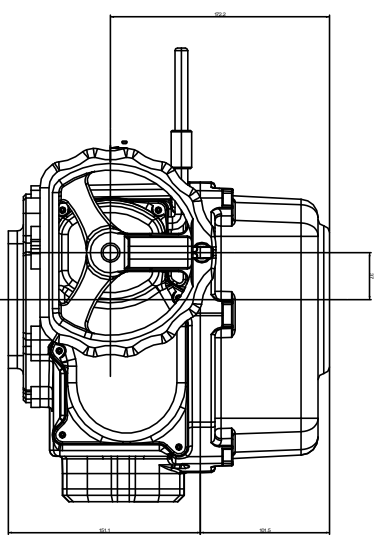

KPF050 / Dimension

REV. NO.	REVISION DESCRIPTION	DRAWN / DATE	APPROVED / DATE
△	최초 작성	김필승 / 200809	
△			

KOSAPLUS Co.,Ltd	
Korea	
TITLE KPF050 Dimension	
DRAWING NO. KPF050-0000	REV. 0