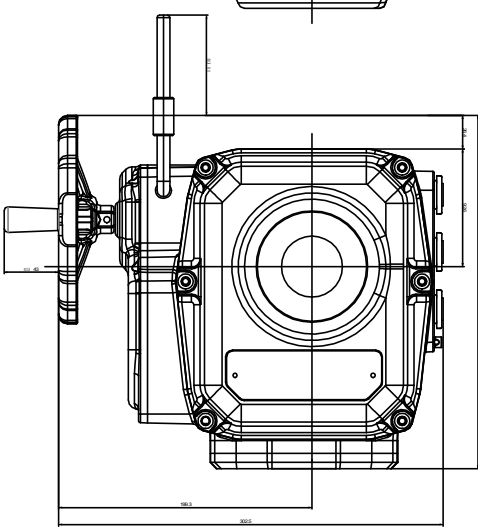

KPF050 / Dimension

REV. NO.	REVISION DESCRIPTION	DRAWN / DATE	APPROVED / DATE
△	최초 작성	김필승 / 200809	
△			

KOSAPLUS Co.,Ltd	
Korea	
TITLE KPF050 Dimension	
DRAWING NO. KPF050-0000	REV. 0