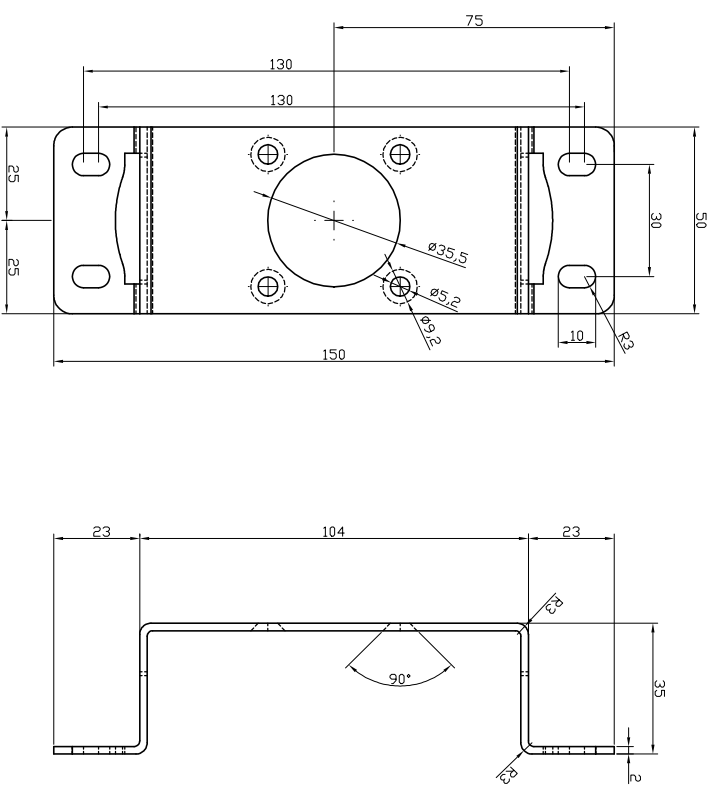

KLS Series BS3 Bracket / Dimension

REV. NO.	REVISION DESCRIPTION	DRAWN / DATE	APPROVED / DATE
1	최초작성	노한기 / 200802	
2			

KOSAPLUS Co., Ltd	
<small>KOSAPLUS</small>	
TITLE	
KLS Series BS3 Bracket Dimension	
DRAWING NO.	REV.
KLS-0003	0