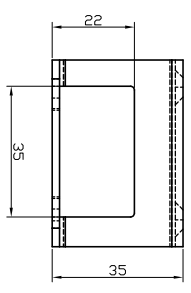

KLS Series BS3 Bracket / Dimension

REV. NO.	REVISION DESCRIPTION	DRAWN / DATE	APPROVED / DATE
1	최초작성	노한기 / 200802	
2			

KOSAPLUS Co., Ltd	
<small>KOSAPLUS</small>	
TITLE	
KLS Series BS3 Bracket Dimension	
DRAWING NO.	REV.
KLS-0003	0