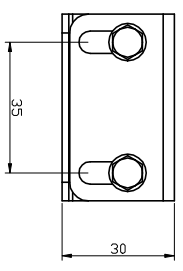

KLS Series MB1 Bracket / Dimension

REV. NO.	REVISION DESCRIPTION	DRAWN / DATE	APPROVED / DATE
△	최초작성	노한기 / 230814	
△			

KOSAPLUS Co., Ltd	
<small>KOSAPLUS</small>	
TITLE KLS Series MB1 Bracket Dimension	
DRAWING NO. KLS-0004	REV. 0