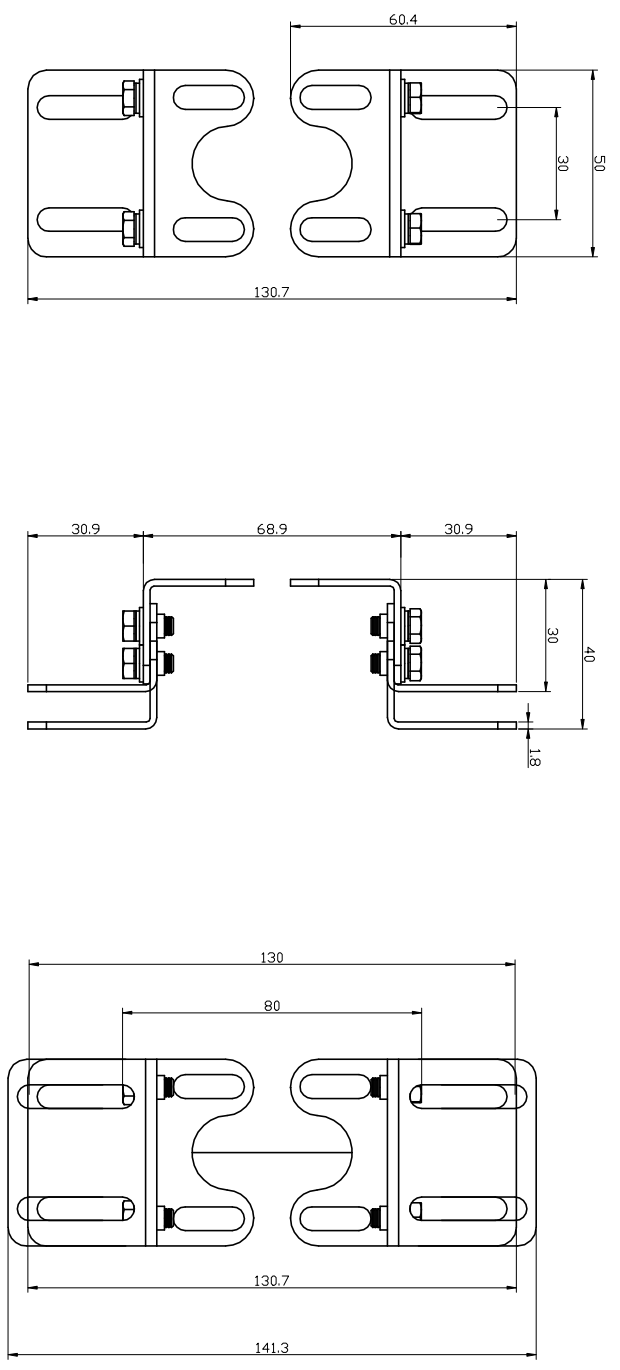

KLS Series MB1 Bracket / Dimension

REV. NO.	REVISION DESCRIPTION	DRAWN / DATE	APPROVED / DATE
△	최초작성	노한기 / 230814	
△			

KOSAPLUS Co., Ltd	
<small>KOSAPLUS</small>	
TITLE KLS Series MB1 Bracket Dimension	
DRAWING NO. KLS-0004	REV. 0