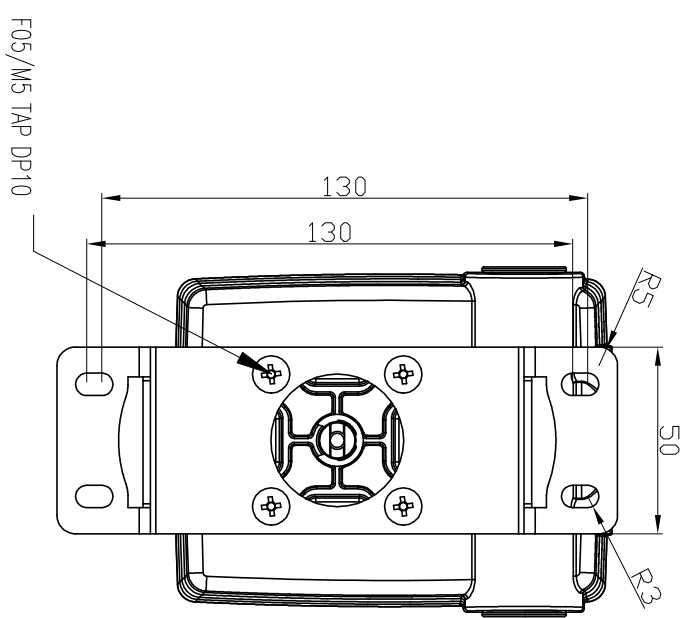

# KLS10 + BS3 / Dimension

REV. NO.	REVISION DESCRIPTION	DRAWN / DATE	APPROVED / DATE
△	최초작성	노한기 / 171204	
△			

KOSAPLUS Co.,Ltd	
<small>KORSA</small>	
TITLE KLS10 + BS3 Dimension	
DRAWING NO. KLS10-0003	REV. 0