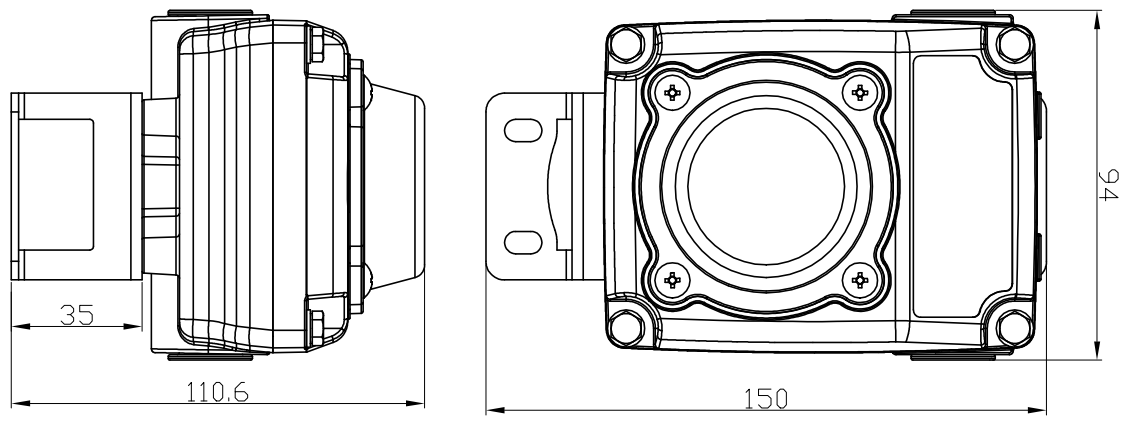

# KLS10 + BS3 / Dimension

REV. NO.	REVISION DESCRIPTION	DRAWN / DATE	APPROVED / DATE
△	최초작성	노한기 / 171204	
△			

KOSAPLUS Co.,Ltd	
<small>KORSA</small>	
TITLE KLS10 + BS3 Dimension	
DRAWING NO. KLS10-0003	REV. 0