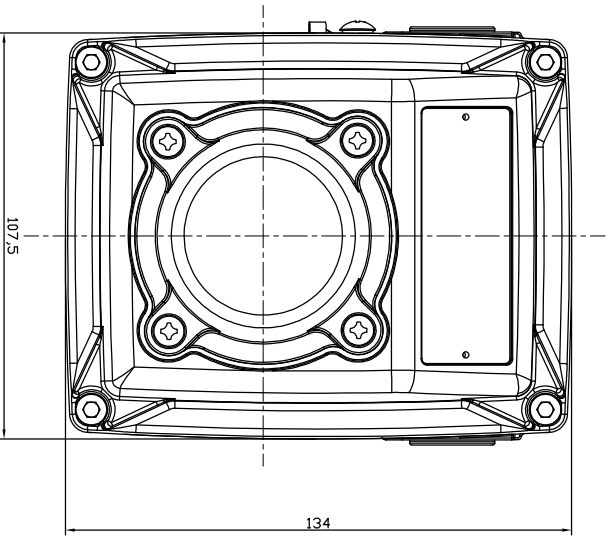

KLS20 / Dimension

PCD ϕ 50/4xM5 TAP DP10

REV. NO.	REVISION DESCRIPTION	DRAWN / DATE	APPROVED / DATE
△	최초작성	노한기 / 160613	
△			

KOSAPLUS Co., Ltd	
KLS20 Dimension	
DRAWING NO.	REV.
KLS20-0000	0