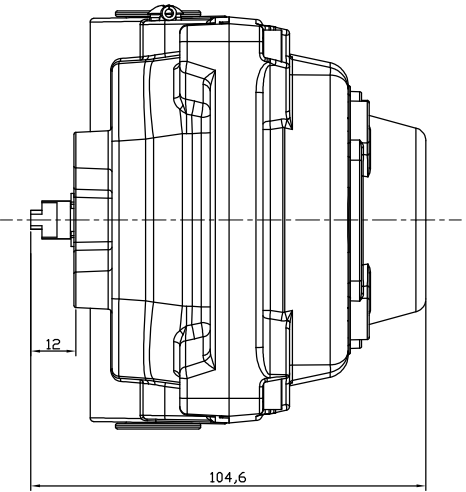

KLS20 / Dimension

PCD ϕ 50/4xM5 TAP DP10

REV. NO.	REVISION DESCRIPTION	DRAWN / DATE	APPROVED / DATE
△	최초작성	노한기 / 160613	
△			

KOSAPLUS Co., Ltd	
KLS20 Dimension	
DRAWING NO.	REV.
KLS20-0000	0