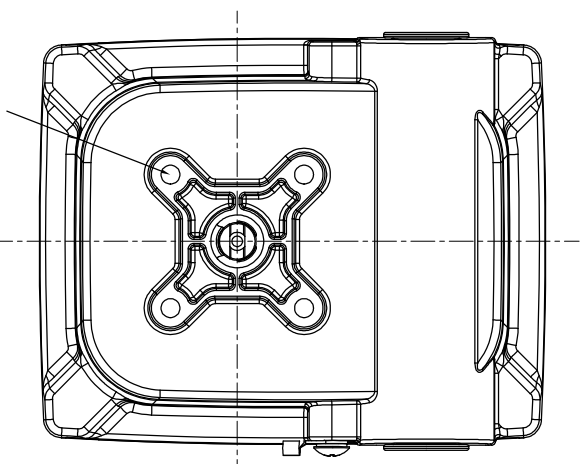

KLS20 / Dimension

PCD ϕ 50/4xM5 TAP DP10

REV. NO.	REVISION DESCRIPTION	DRAWN / DATE	APPROVED / DATE
△	최초작성	노한기 / 160613	
△			

KOSAPLUS Co., Ltd	
KLS20 Dimension	
DRAWING NO.	REV.
KLS20-0000	0