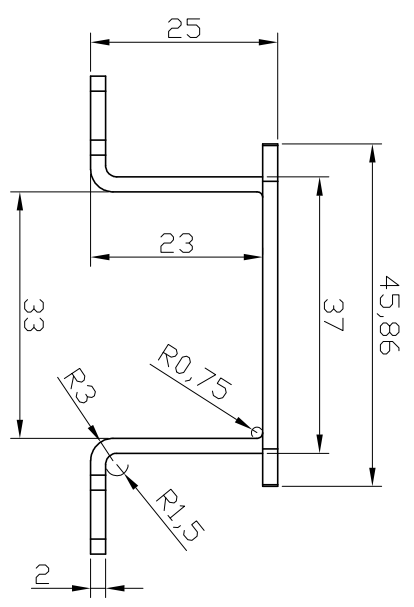

KLS Series BS1 Bracket / Dimension

REV. NO.	REVISION DESCRIPTION	DRAWN / DATE	APPROVED / DATE
△	최초작성	노한기 / 200802	
△			

KOSAPLUS Co., Ltd	
KLS Series BS1 Bracket Dimension	
TITLE	REV. 0
DRAWING NO. KLS-0001	