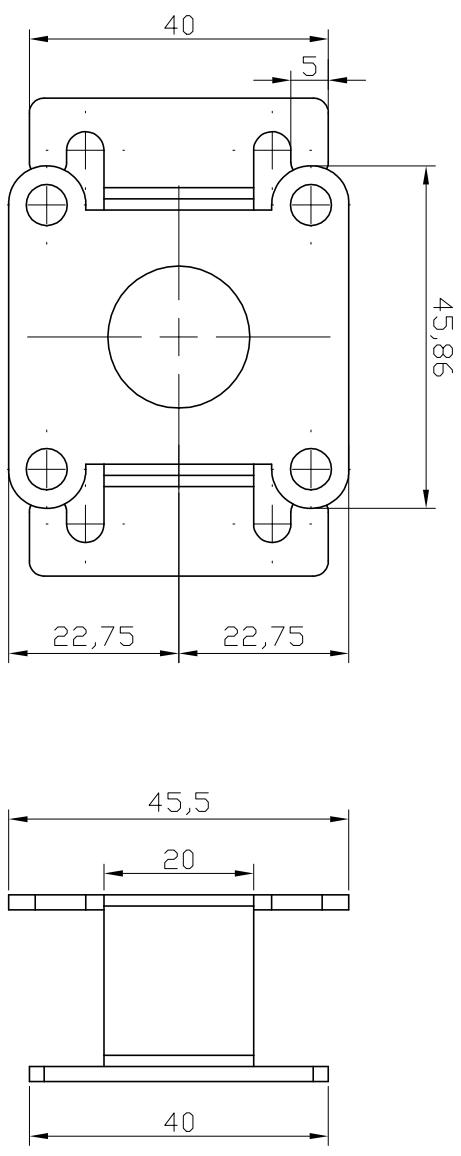

KLS Series BS1 Bracket / Dimension

REV. NO.	REVISION DESCRIPTION	DRAWN / DATE	APPROVED / DATE
△	최초작성	노한기 / 200802	
△			

KOSAPLUS Co., Ltd	
KLS Series BS1 Bracket Dimension	
TITLE	REV. 0
DRAWING NO. KLS-0001	