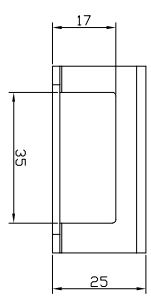

KLS Series BS2 Bracket / Dimension

REV. NO.	REVISION DESCRIPTION	DRAWN / DATE	APPROVED / DATE
△	최초작성	노한기 / 200802	
△			

KOSAPLUS Co.,Ltd	
<small>KOSAPLUS</small>	
TITLE	
KLS Series BS2 Bracket Dimension	
DRAWING NO.	REV.
KLS-0002	0