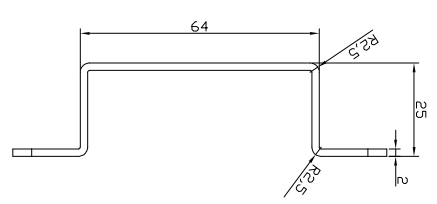

KLS Series BS2 Bracket / Dimension

REV. NO.	REVISION DESCRIPTION	DRAWN / DATE	APPROVED / DATE
△	최초작성	노한기 / 200802	
△			

KOSAPLUS Co.,Ltd	
<small>KOSAPLUS</small>	
TITLE	
KLS Series BS2 Bracket Dimension	
DRAWING NO.	REV.
KLS-0002	0