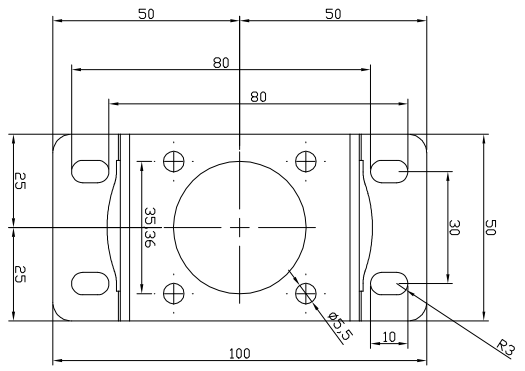

KLS Series BS2 Bracket / Dimension

REV. NO.	REVISION DESCRIPTION	DRAWN / DATE	APPROVED / DATE
△	최초작성	노한기 / 200802	
△			

KOSAPLUS Co.,Ltd	
<small>KOSAPLUS</small>	
TITLE	
KLS Series BS2 Bracket Dimension	
DRAWING NO.	REV.
KLS-0002	0